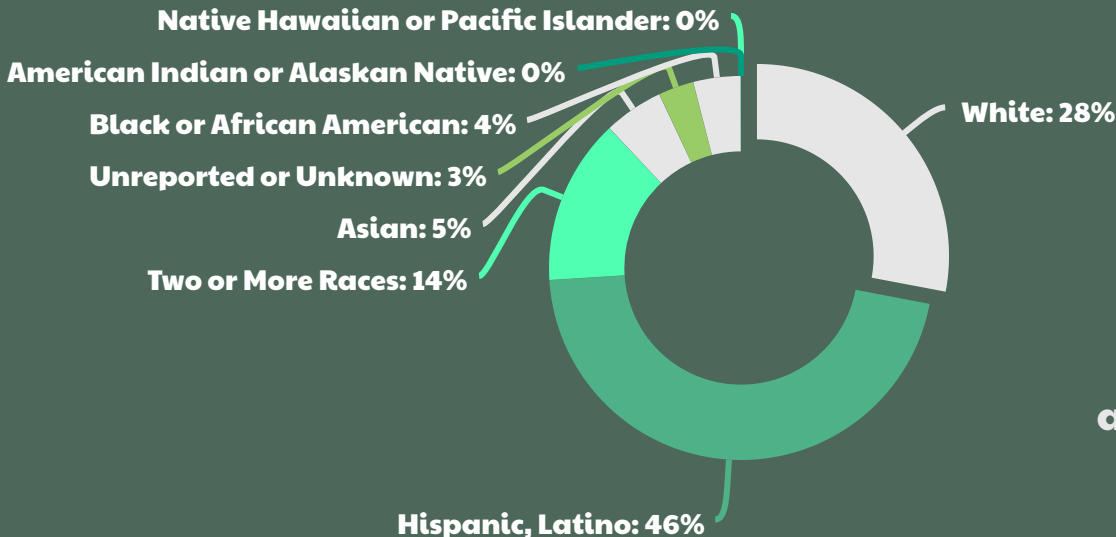

Students stayed in class beyond census date and earned a grade

Full Time

80% Less than 20 years old

● Less than 20 ● 20 to 24 ● 25 to 39 ● 40 & above

53%

Identify as Female

● Female ● Male

46% Identify as Hispanic, Latino