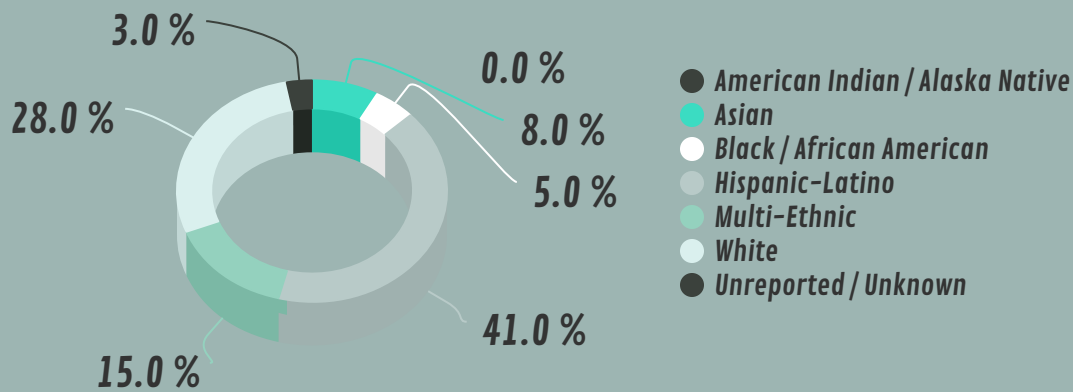

ETHNIC GROUP