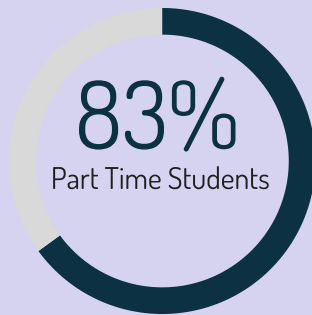

# Valley College

LOS ANGELES

*Fall 2020 African American Students*

In FALL 2020

796

**African American Students Enrolled**

## Unit Load

38%

25-39 years old

● Younger than 20 ● 20 to 24 ● 25 to 39 ● 40 & above

57%

**IDENTIFY AS FEMALE**

● Female ● Male

75%