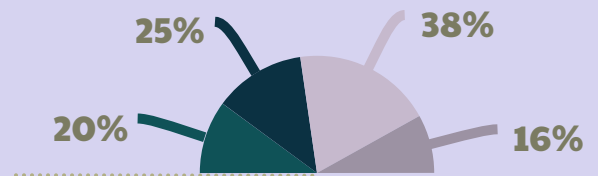

# Valley College

LOS ANGELES

*Fall 2020 African American Students*

In FALL 2020

796

**African American Students Enrolled**

## Unit Load

38%

25-39 years old

● Younger than 20 ● 20 to 24 ● 25 to 39 ● 40 & above

57%

**IDENTIFY AS FEMALE**

● Female ● Male

75%