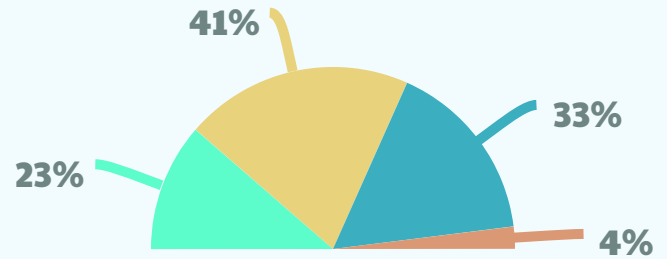

Valley College

LOS ANGELES

Fall 2020 AB 540 Demographics

653 Students enrolled in courses in Fall 2020

Retention rate : 93%

Students stayed in class beyond census date and earned a grade

Success rate: 81%

Students earned an A, B, C or P in their courses

41%

Are 20 - 24 years old

● Younger than 20 ● 20 to 24 ● 25 to 39 ● 40 & above

60% Are **WOMEN**

● Female ● Male

65%

Identify as **HISPANIC / LATINO**