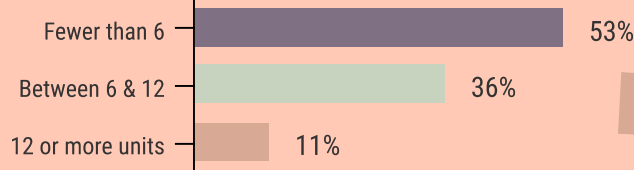

Los Angeles

VALLEY COLLEGE

1,099

Returning students
enrolled in classes for credit in **Fall 2019**

68%

Success

84%

Retention

89%

attended PART-TIME

11% attended Full-Time

60%

were FEMALE

33%

were under 25

51% were 25 to 39 years old