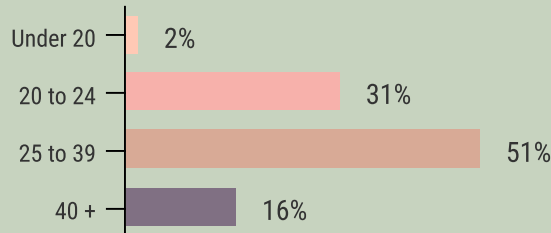

89%

attended PART-TIME

11% attended Full-Time

60%

were FEMALE

33%

were under 25

51% were 25 to 39 years old

44%

utilized
Financial Aid
Grants

55% had no Financial Aid

LOS ANGELES VALLEY COLLEGE
**INSTITUTIONAL
EFFECTIVENESS**