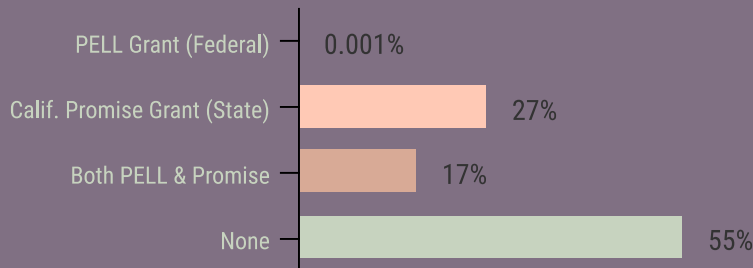

44%

utilized
Financial Aid
Grants

55% had no Financial Aid

LOS ANGELES VALLEY COLLEGE
**INSTITUTIONAL
EFFECTIVENESS**