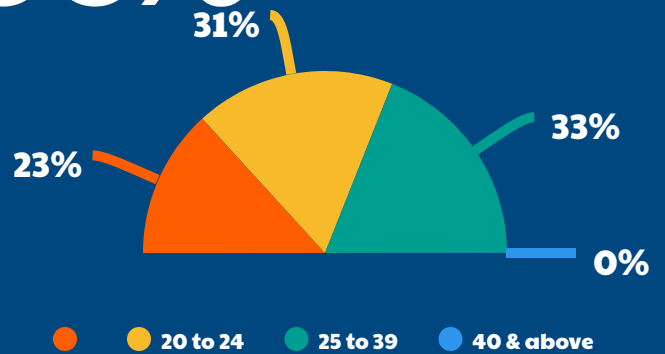

Valley College

LOS ANGELES

Fall 2019 Part-Time Students

13,132

Students enrolled in courses in **Fall 2019**

Success rate: 68%

Students earned an A, B, C or P in their courses

Retention rate : 86%

Students stayed in class beyond census date and earned a grade

33%

25-39 years old

49%

Identify as Female

59%

40%

Female Male