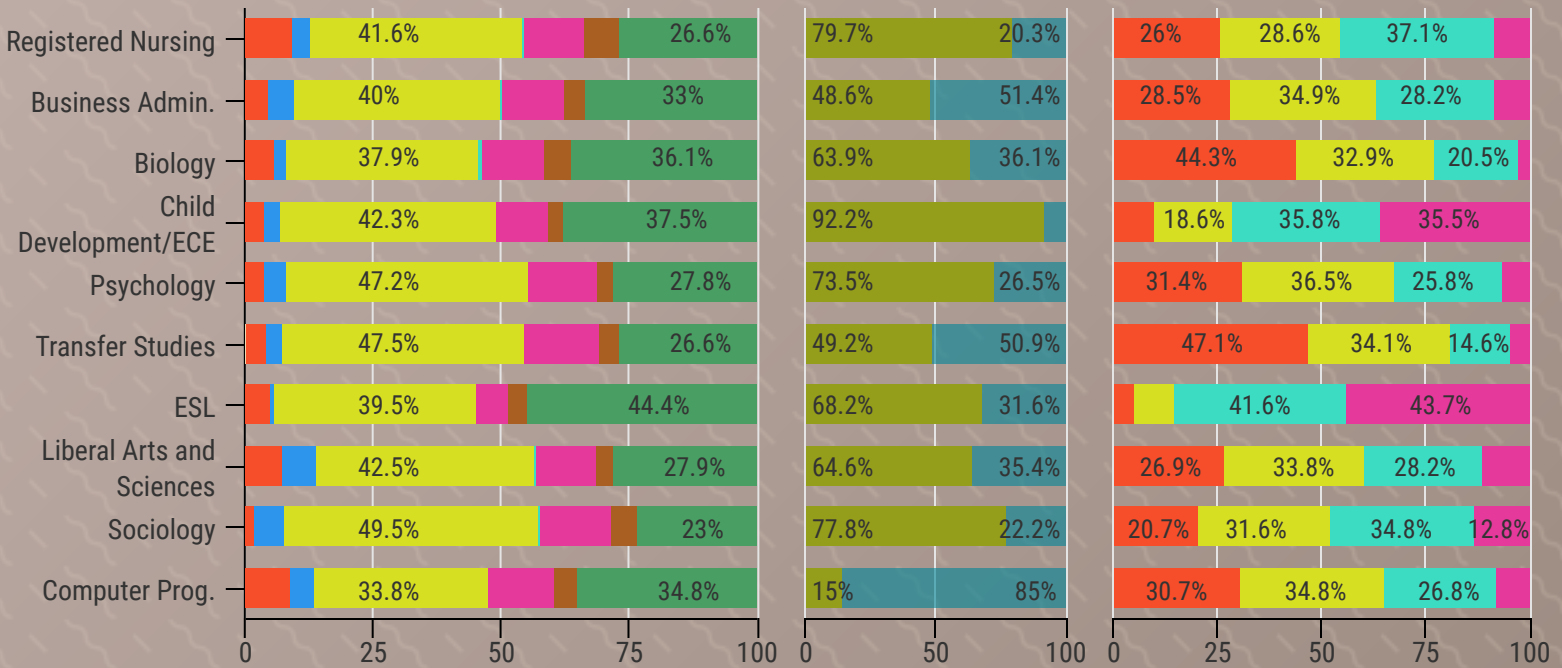

# Fall 2019 - Majors

Based on TOP6 Code Descriptions

Headcount  
18,079

**?** 3% of Students are Undecided **?**

Percentage: By Ethnicity

By Gender

By Age Group

- American Indian/Alaskan Native
- Black/African American
- Native Hawaiian/Pacific Islander
- Unreported/Unknown
- Asian
- Hispanic/Latino
- Two or More Races
- White
- Female
- Male
- Less than 20 years old
- 20-24 years old
- 25-39 years old
- 40 or more years old