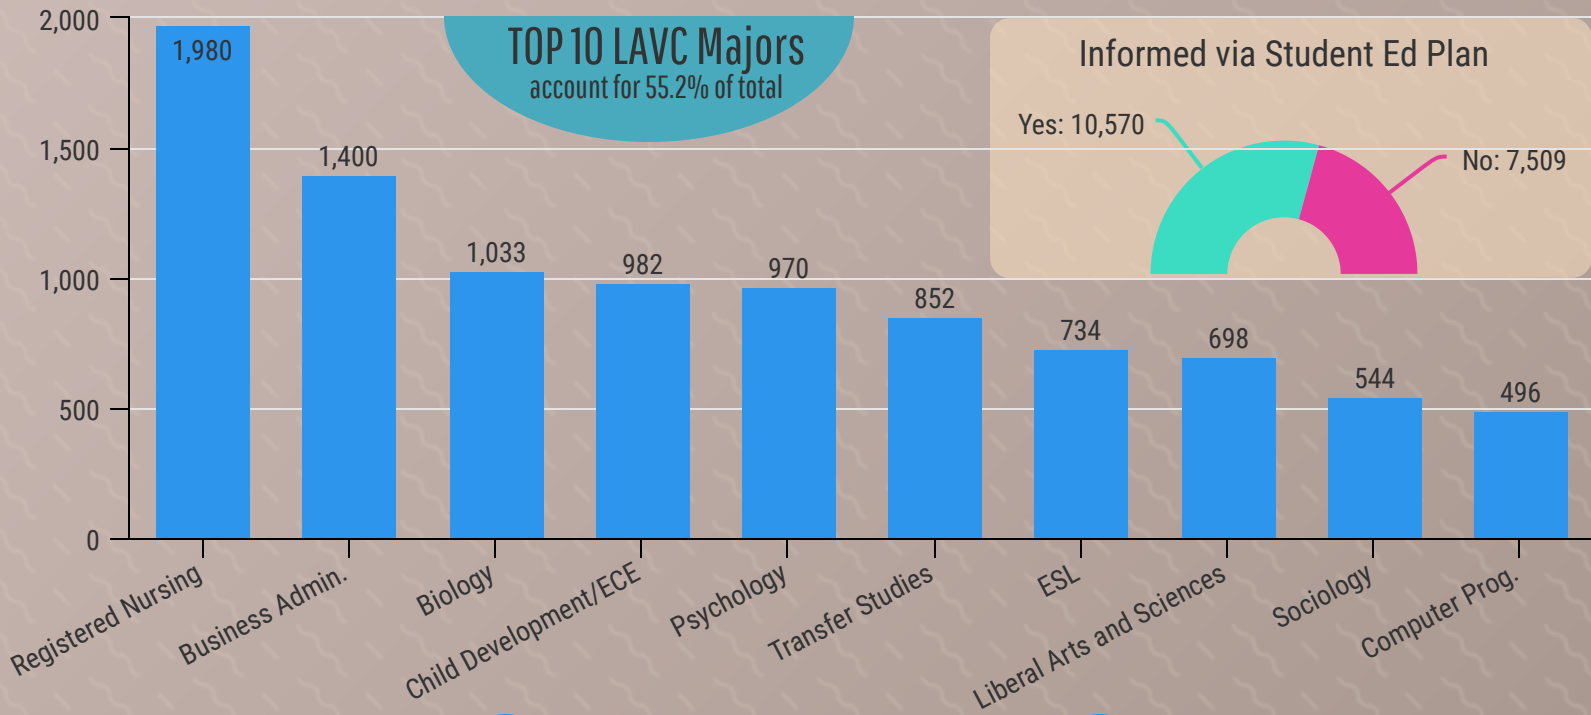

# Fall 2019 - Majors

Based on TOP6 Code Descriptions

Headcount  
18,079

**?** 3% of Students are Undecided **?**

Percentage: By Ethnicity

By Gender

By Age Group

- American Indian/Alaskan Native
- Black/African American
- Native Hawaiian/Pacific Islander
- Unreported/Unknown
- Asian
- Hispanic/Latino
- Two or More Races
- White
- Female
- Male
- Less than 20 years old
- 20-24 years old
- 25-39 years old
- 40 or more years old