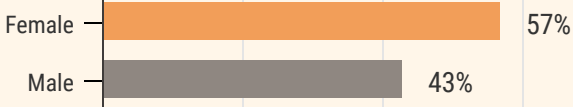

VALLEY COLLEGE

7,121

Hispanic / Latinx students enrolled in classes for credit in **Fall 2019**

65%
were **CONTINUING** students

78%
attended **PART-TIME**

57%
were **FEMALE**

67%
were under 25

54%
utilized **Financial Aid Grants**