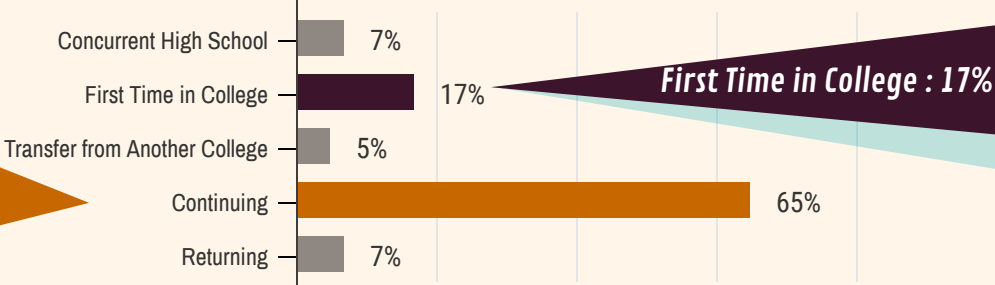

VALLEY COLLEGE

7,121

Hispanic / Latinx students enrolled in classes for credit in **Fall 2019**

65%
were **CONTINUING** students

78%
attended **PART-TIME**

57%
were **FEMALE**

67%
were under 25

54%
utilized **Financial Aid Grants**