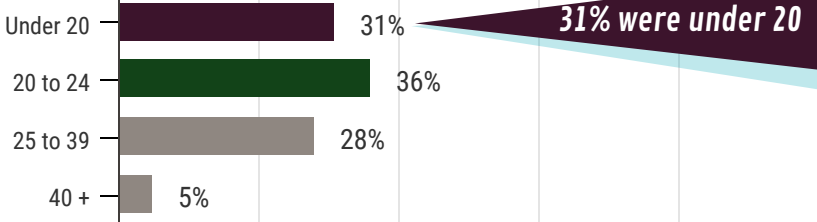

VALLEY COLLEGE

7,121

Hispanic / Latinx students enrolled in classes for credit in **Fall 2019**

65%
were **CONTINUING** students

78%
attended **PART-TIME**

57%
were **FEMALE**

67%
were under 25

54%
utilized **Financial Aid Grants**