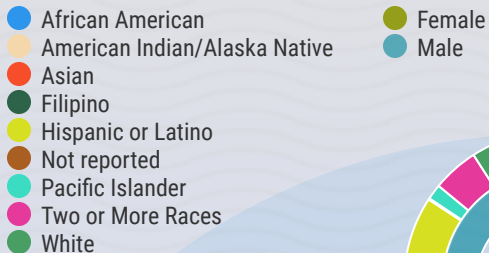

Fall 2019 Feeder High Schools

First-Time in College - HS grads who attended LAVC in Fall following graduation.

Overall HS Ethnicity and Gender

College Going Rate Any College

State of CA 64.4%
LA County 61.9%
LA Unified 53.8%