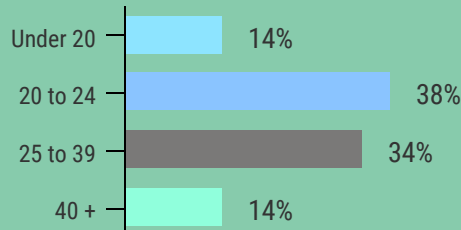

# 10,947

Continuing students

enrolled in classes for credit in **Fall 2019**

**71%**  
Success

**87%**  
Retention

**79%**  
attended PART-TIME

**21% attended Full-Time**

**59%**  
were FEMALE

**52%**  
were under 25

**38% were 20-24 years old**

**59%**  
utilized  
Financial Aid  
Grants

**41% had no Financial Aid**

LOS ANGELES VALLEY COLLEGE  
**INSTITUTIONAL  
EFFECTIVENESS**