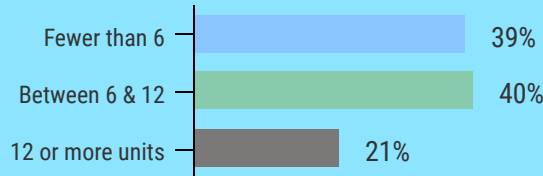

# 10,947

Continuing students

enrolled in classes for credit in **Fall 2019**

**71%**  
Success

**87%**  
Retention

**79%**  
attended PART-TIME

**21% attended Full-Time**

**59%**  
were FEMALE

**52%**  
were under 25

**38% were 20-24 years old**

**59%**  
utilized  
Financial Aid  
Grants

**41% had no Financial Aid**

LOS ANGELES VALLEY COLLEGE  
**INSTITUTIONAL  
EFFECTIVENESS**