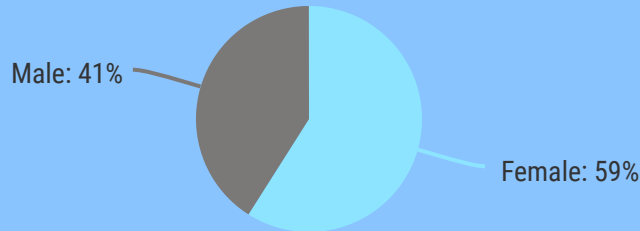

# 10,947

Continuing students

enrolled in classes for credit in **Fall 2019**

**71%**  
Success

**87%**  
Retention

**79%**  
attended PART-TIME

**21% attended Full-Time**

**59%**  
were FEMALE

**52%**  
were under 25

**38% were 20-24 years old**

**59%**  
utilized  
Financial Aid  
Grants

**41% had no Financial Aid**

LOS ANGELES VALLEY COLLEGE  
**INSTITUTIONAL  
EFFECTIVENESS**