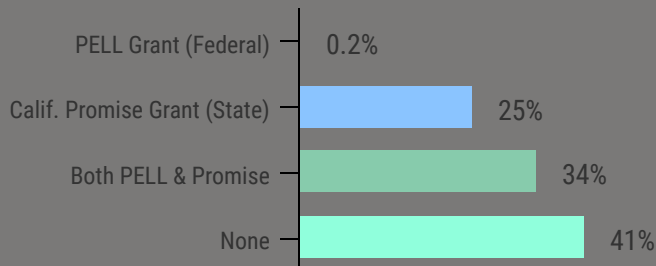

# 10,947

Continuing students

enrolled in classes for credit in **Fall 2019**

**71%**  
Success

**87%**  
Retention

**79%**  
attended PART-TIME

**21% attended Full-Time**

**59%**  
were FEMALE

**52%**  
were under 25

**38% were 20-24 years old**

**59%**  
utilized  
Financial Aid  
Grants

**41% had no Financial Aid**

LOS ANGELES VALLEY COLLEGE  
**INSTITUTIONAL  
EFFECTIVENESS**