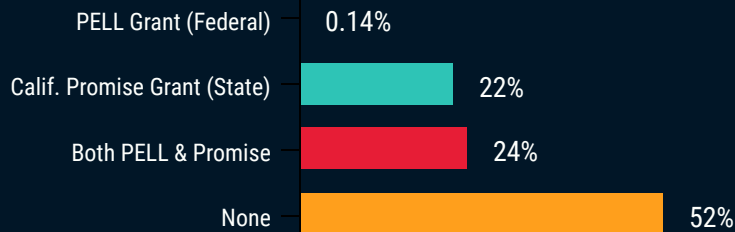

57%
were FEMALE

51%
were under 25

36% were 25 to 39 years old

48%
utilized
Financial Aid
Grants

52% had no Financial Aid

LOS ANGELES VALLEY COLLEGE
**INSTITUTIONAL
EFFECTIVENESS**