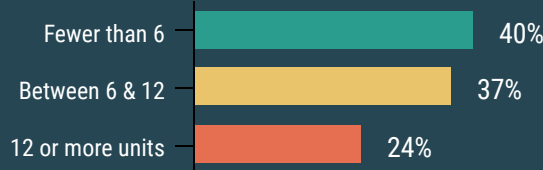

Los Angeles

VALLEY COLLEGE

12,249

2.0+ GPA students

enrolled in classes for credit in

Fall 2019

38%
Latino

77%
attended PART-TIME

24% attended Full-Time

60%
were FEMALE

57%
were under 25

31% were 25 to 39 years old

66%
Continuing Students

12% First Time College Students

LOS ANGELES VALLEY COLLEGE
**INSTITUTIONAL
EFFECTIVENESS**