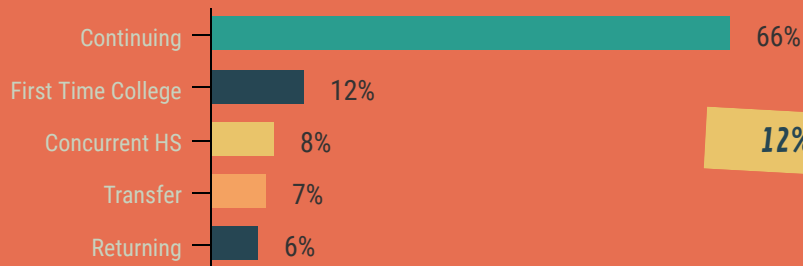

24% attended Full-Time

60%
were FEMALE

57%
were under 25

31% were 25 to 39 years old

66%
Continuing Students

12% First Time College Students

LOS ANGELES VALLEY COLLEGE
**INSTITUTIONAL
EFFECTIVENESS**