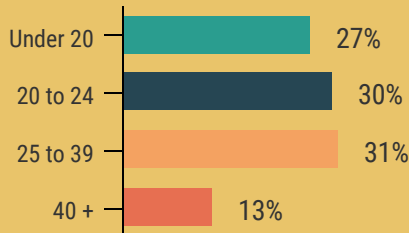

Los Angeles

VALLEY COLLEGE

12,249

2.0+ GPA students

enrolled in classes for credit in

Fall 2019

38%
Latino

77%
attended PART-TIME

24% attended Full-Time

60%
were FEMALE

57%
were under 25

31% were 25 to 39 years old

66%
Continuing Students

12% First Time College Students

LOS ANGELES VALLEY COLLEGE
**INSTITUTIONAL
EFFECTIVENESS**