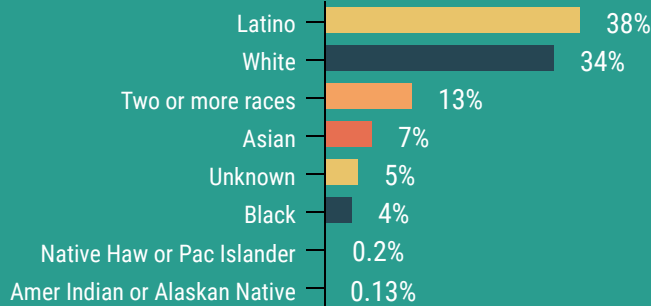

Los Angeles

VALLEY COLLEGE

12,249

2.0+ GPA students

enrolled in classes for credit in

Fall 2019

38%
Latino

77%
attended PART-TIME