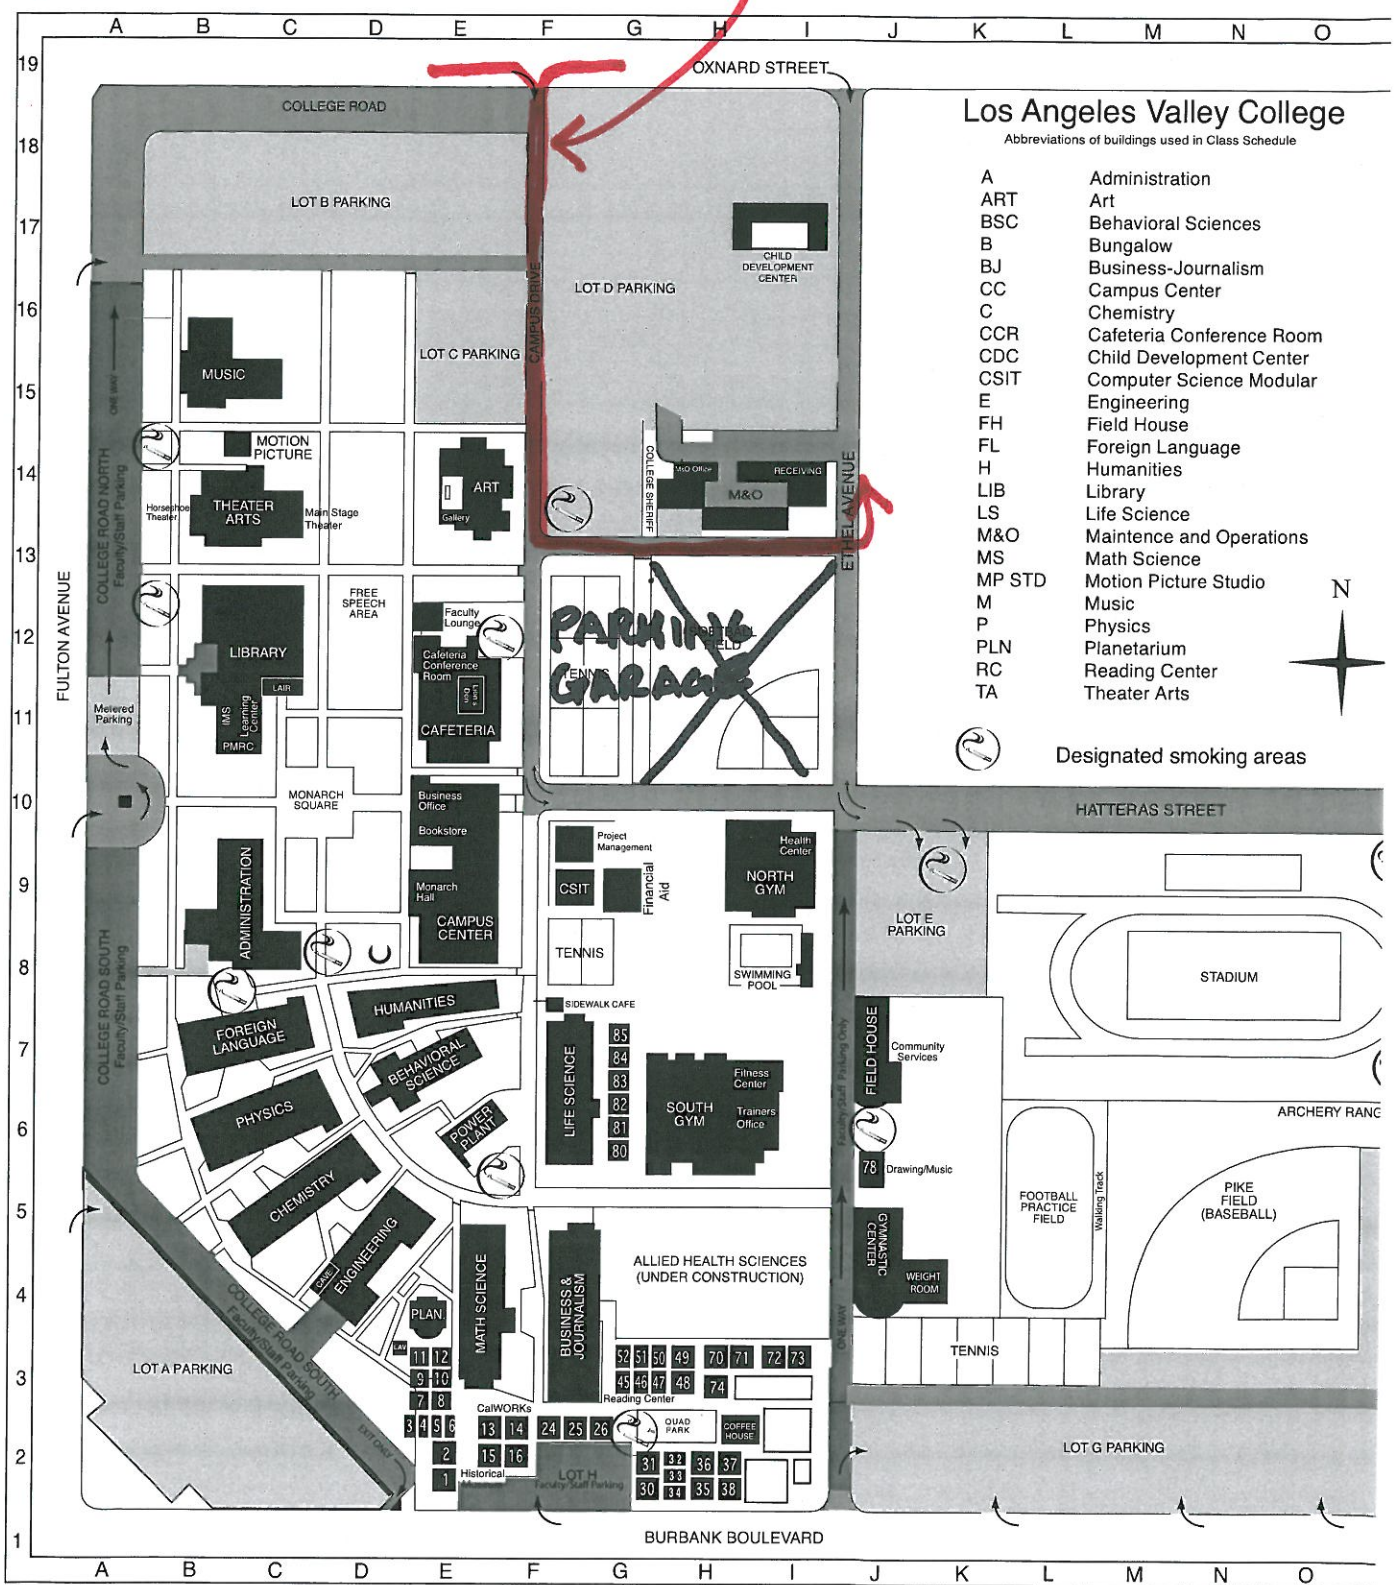

CN 05
8/11/17

BUS
ROUTE 8/15-23/17

Los Angeles Valley College

Abbreviations of buildings used in Class Schedule

A	Administration
ART	Art
BSC	Behavioral Sciences
B	Bungalow
BJ	Business-Journalism
CC	Campus Center
C	Chemistry
CCR	Cafeteria Conference Room
CDC	Child Development Center
CSIT	Computer Science Modular
E	Engineering
FH	Field House
FL	Foreign Language
H	Humanities
LIB	Library
LS	Life Science
M&O	Maintenance and Operations
MS	Math Science
MP STD	Motion Picture Studio
M	Music
P	Physics
PLN	Planetarium
RC	Reading Center
TA	Theater Arts

Designated smoking areas

Academic Affairs	C-8	Cooperative Education	H-3	Health Center	I-10	Motion Picture Studio
Administrative Services	B-8	Counseling	B-9	Historical Museum	E-2	Music
Administration	B-9	CSIT 1 & 2	F-9	Horseshoe Theatre	B-13	North Gym
Admissions	B-9	Data Center	C-11	Humanities	E-7	Patio (Campus Center)
Art	E-14	Disabled Student Services (DSPS)	E-9	Information	B-9	Physics