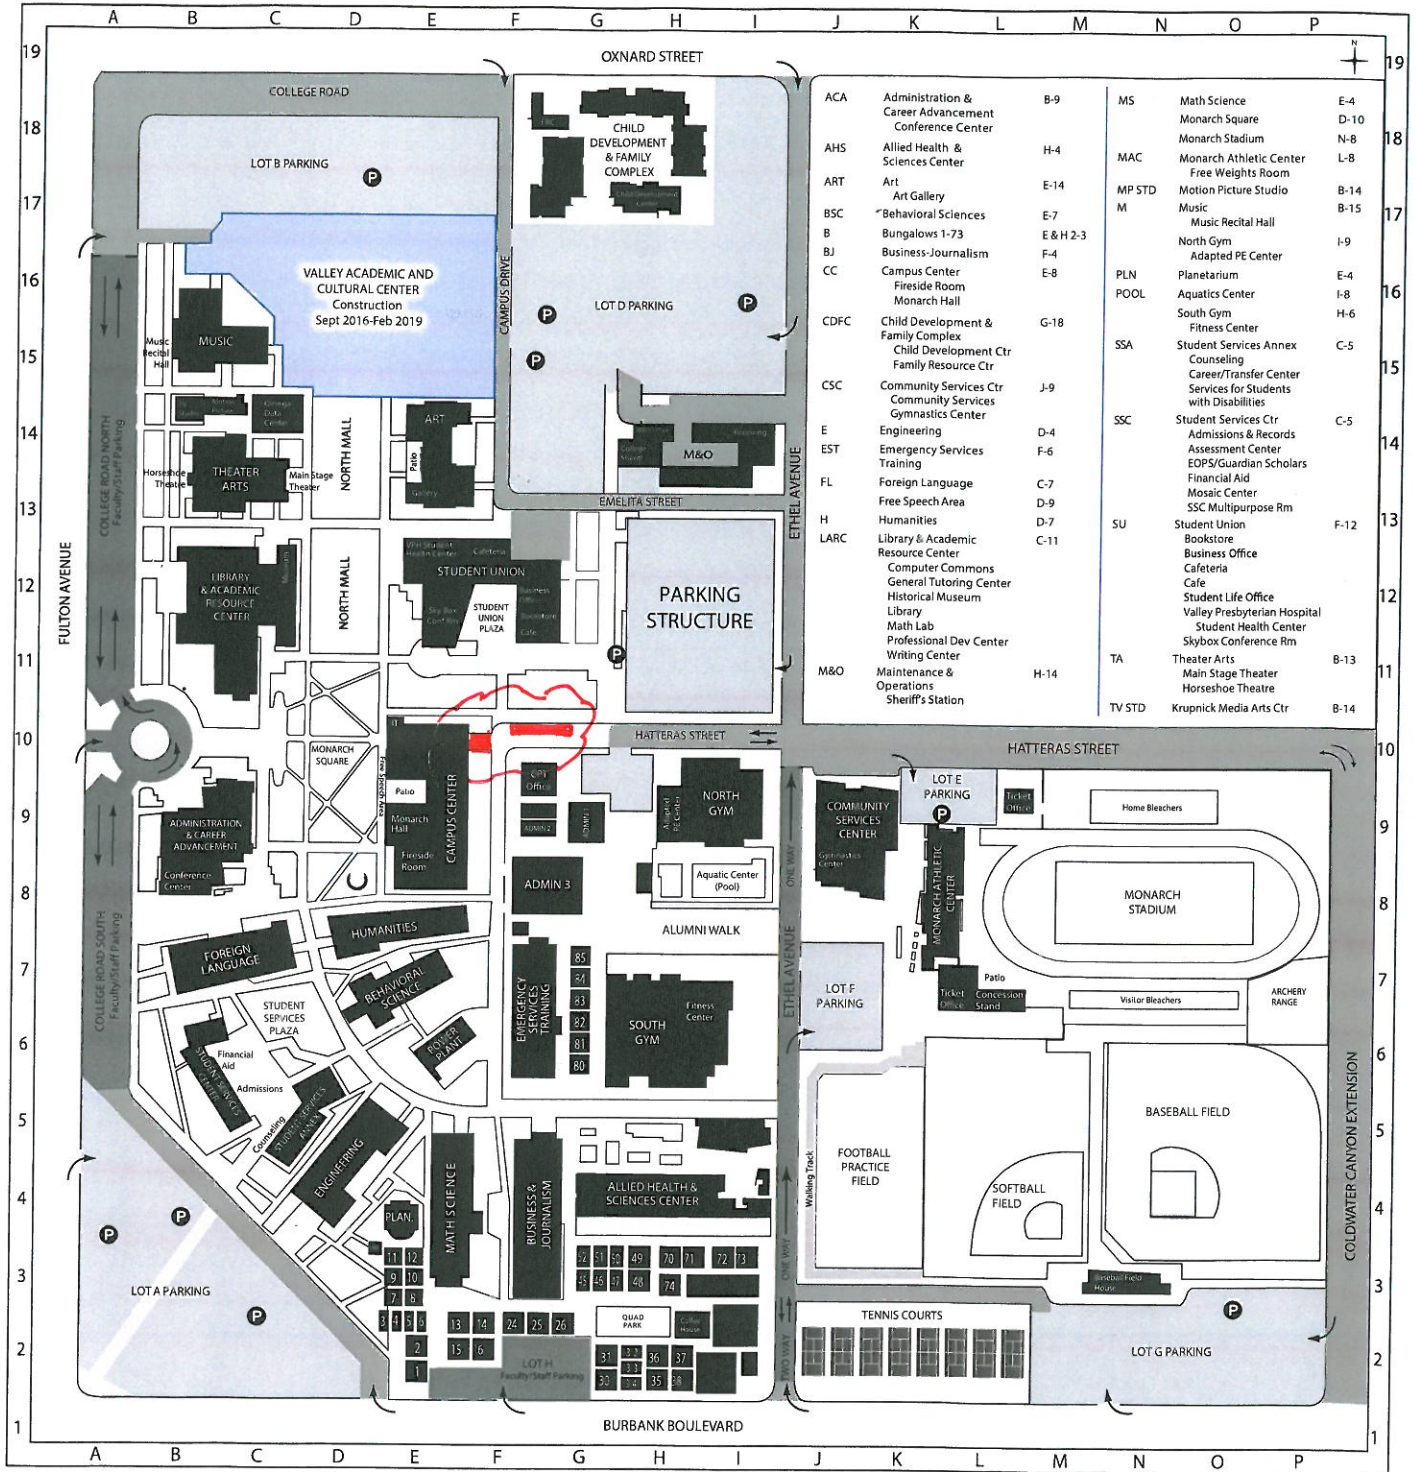

STORM WATER IMPLEMENTATION PROJECT (SWIP)

Construction Notice #03 – Mobilization Fencing

5/25/17

 - FENCED AREAS

Los Angeles Valley College

ACA	Administration & Career Advancement Conference Center	B-9	MS	Math Science	E-4
AHS	Allied Health & Sciences Center	H-4	Monarch Stadium	Monarch Square	D-10
ART	Art Art Gallery	E-14	MAC	Monarch Athletic Center Free Weights Room	N-8
BSC	Behavioral Sciences Bungalows 1-73	E-7	MP STD	Motion Picture Studio	B-14
BJ	Business-Journalism	F-4	M	Music Music Recital Hall	B-15
CC	Campus Center Fireside Room Monarch Hall	E-8	PLN	Planetarium	E-4
CDFC	Child Development & Family Complex Child Development Ctr Family Resource Ctr	G-18	POOL	Aquatics Center South Gym Fitness Center	I-8
CSC	Community Services Ctr Community Services Gymnastics Center	J-9	SSA	Student Services Annex Counseling Career/Transfer Center Services for Students with Disabilities	C-5
E	Engineering	D-4	SSC	Student Services Ctr Admissions & Records Assessment Center EOPS/Guardian Scholars Financial Aid Mosaic Center SSC Multipurpose Rm	C-5
EST	Emergency Services Training	F-6	SU	Student Union Bookstore Business Office Cafeteria Cafe Student Life Office Valley Presbyterian Hospital Student Health Center Skybox Conference Rm	F-12
FL	Foreign Language Free Speech Area	C-7	TA	Theater Arts Main Stage Theater Horseshoe Theatre Krupnick Media Arts Ctr	B-13
H	Humanities	D-7	TV STD		B-14
LARC	Library & Academic Resource Center Computer Commons General Tutoring Center Historical Museum Library Math Lab Professional Dev Center Writing Center	C-11			
M&O	Maintenance & Operations Sheriff's Station	H-14			

ZONE 5

Visit the LAVC Web site for the latest campus map