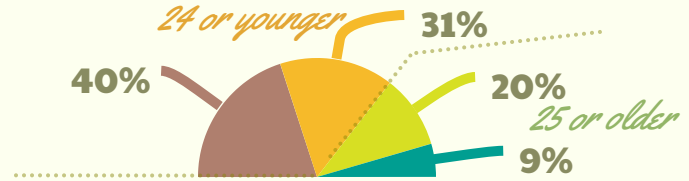

Valley College

LOS ANGELES

Fall 2018 Demographics

In FALL 2018

4,147

Students Enrolled **FULL TIME**
(12 UNITS OR MORE)

Students on Average Took

4 Classes
&
13 Units

71%

AGED 24 OR YOUNGER