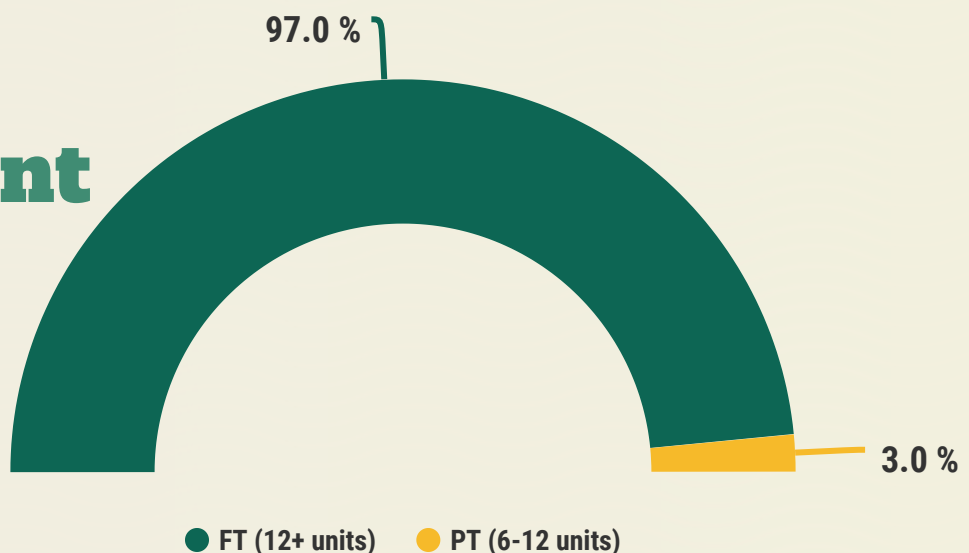

# Promise Students

Fall 2018

**89%**

attended GPS in the summer

**98%**

VLCP: Valley California College Promise are recent LAUSD graduates who enroll in 12+ units, enroll in math and English

**2%**

VCCP: Valley Los Angeles College Promise are recent non-LAUSD graduates who enroll in 12+ units, enroll in math and English

## Gender

Male: 43.0 %

Female: 57.0 %

## Ethnicity

N = 493

## Fall 18 Enrollment

N = 493

\*Data pulled as of 11/29/18. Subject to change

office of institutional effectiveness

[www.lavc.edu/research](http://www.lavc.edu/research)