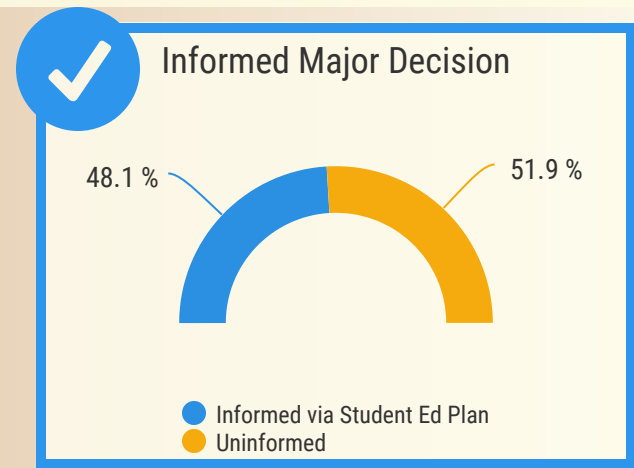

Valley College

LOS ANGELES

Fall 2018 Declared Majors

18,878 Student Headcount for FALL 2018

Students with Declared Majors 17,617

Majors with the largest gains*:
Registered Nursing and Business Admin
853 students each