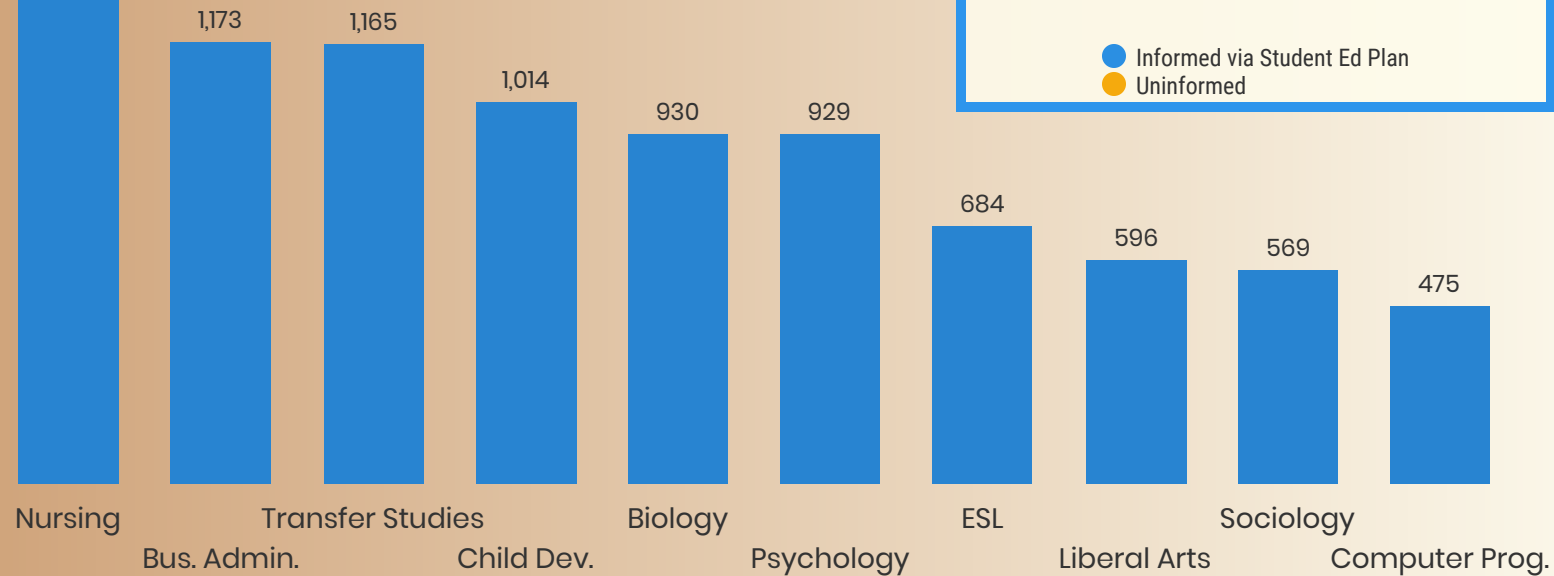

Valley College

LOS ANGELES

Fall 2018 Declared Majors

18,878 Student Headcount for FALL 2018

Students with Declared Majors 17,617

Majors with the largest gains*:
Registered Nursing and Business Admin
853 students each

6.7% of students are **Undecided**

The Top 10 majors account for over 51% of students.