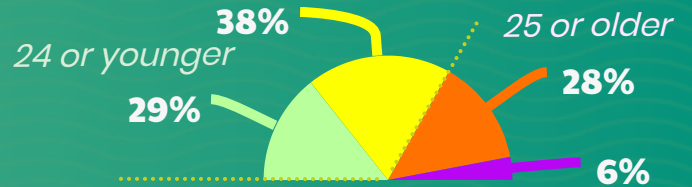

Valley College

LOS ANGELES

Fall 2018 Demographics

**FALL 2018
HEADCOUNT**

7,154

**HISPANIC/LATINO STUDENTS
ENROLLED IN CREDIT COURSES**

78%

ATTENDED PART-TIME

● Fewer Than 6 ● Between 6 & 12 ● 12 Or More Units

67%

AGED 24 OR YOUNGER

● Younger than 20 ● 20 to 24 ● 25 to 39 ● 40 & above

58%

**IDENTIFY AS
FEMALE**

● Female ● Male

54%