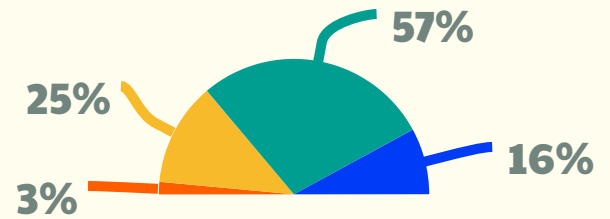

Valley College

LOS ANGELES

Fall 2018 Returning Students

1,037
6%

STUDENTS WERE RETURNING STUDENTS* IN FALL 2018
OF STUDENTS IN FALL 2018

62%

Are **WOMEN**

Female Male

57%

Are **25-39 years old**

Younger than 20 20 to 24 25 to 39 40 & above

Average Units Taken:

Average Cumulative Units Taken:

Success Rate:

68%

Retention Rate: