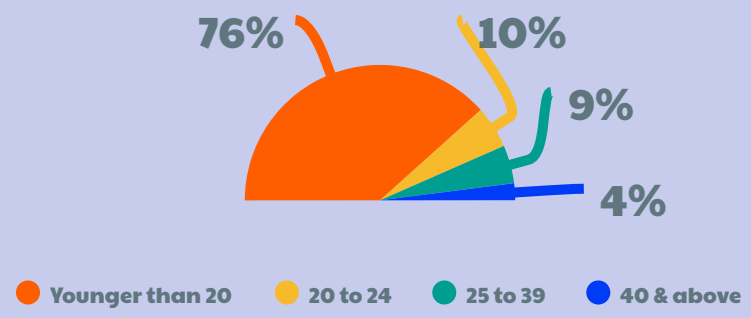

Valley College

LOS ANGELES

Fall 2018 New Students

2,705
15%

**STUDENTS WERE NEW STUDENTS IN FALL 2018
OF STUDENTS IN FALL 2018**

53%
Are **WOMEN**

76%

Are less than **20** years old

Average Units Taken:

Success Rate:

Retention Rate:

45% Identify as **LATINO**