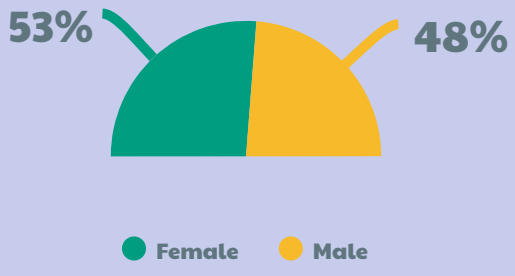

Valley College

LOS ANGELES

Fall 2018 New Students

2,705
15%

**STUDENTS WERE NEW STUDENTS IN FALL 2018
OF STUDENTS IN FALL 2018**

53%
Are **WOMEN**

76%

Are less than **20** years old

Average Units Taken:

Success Rate:

Retention Rate:

45% Identify as **LATINO**