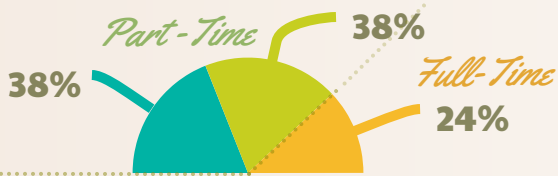

Valley College

LOS ANGELES

Fall 2018 Demographics

FALL 2018 HEADCOUNT 17,567 **STUDENTS ENROLLED IN CREDIT COURSES**

76%

ATTENDED PART-TIME

● Fewer Than 6 ● Between 6 & 12 ● 12 Or More Units

58%

AGED 24 OR YOUNGER

● Younger than 20 ● 20 to 24 ● 25 to 39 ● 40 & above

58%

IDENTIFY AS FEMALE

● Female ● Male

40%

IDENTIFY AS HISPANIC / LATINO