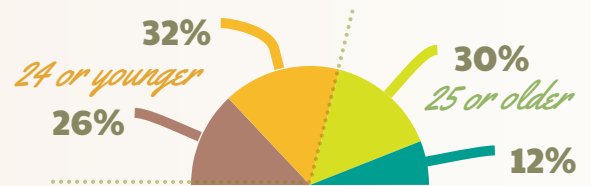

Valley College

LOS ANGELES

Fall 2018 Demographics

FALL 2018 HEADCOUNT 17,567 **STUDENTS ENROLLED IN CREDIT COURSES**

76%

ATTENDED PART-TIME

● Fewer Than 6 ● Between 6 & 12 ● 12 Or More Units

58%

AGED 24 OR YOUNGER

● Younger than 20 ● 20 to 24 ● 25 to 39 ● 40 & above

58%

IDENTIFY AS FEMALE

● Female ● Male

40%

IDENTIFY AS HISPANIC / LATINO