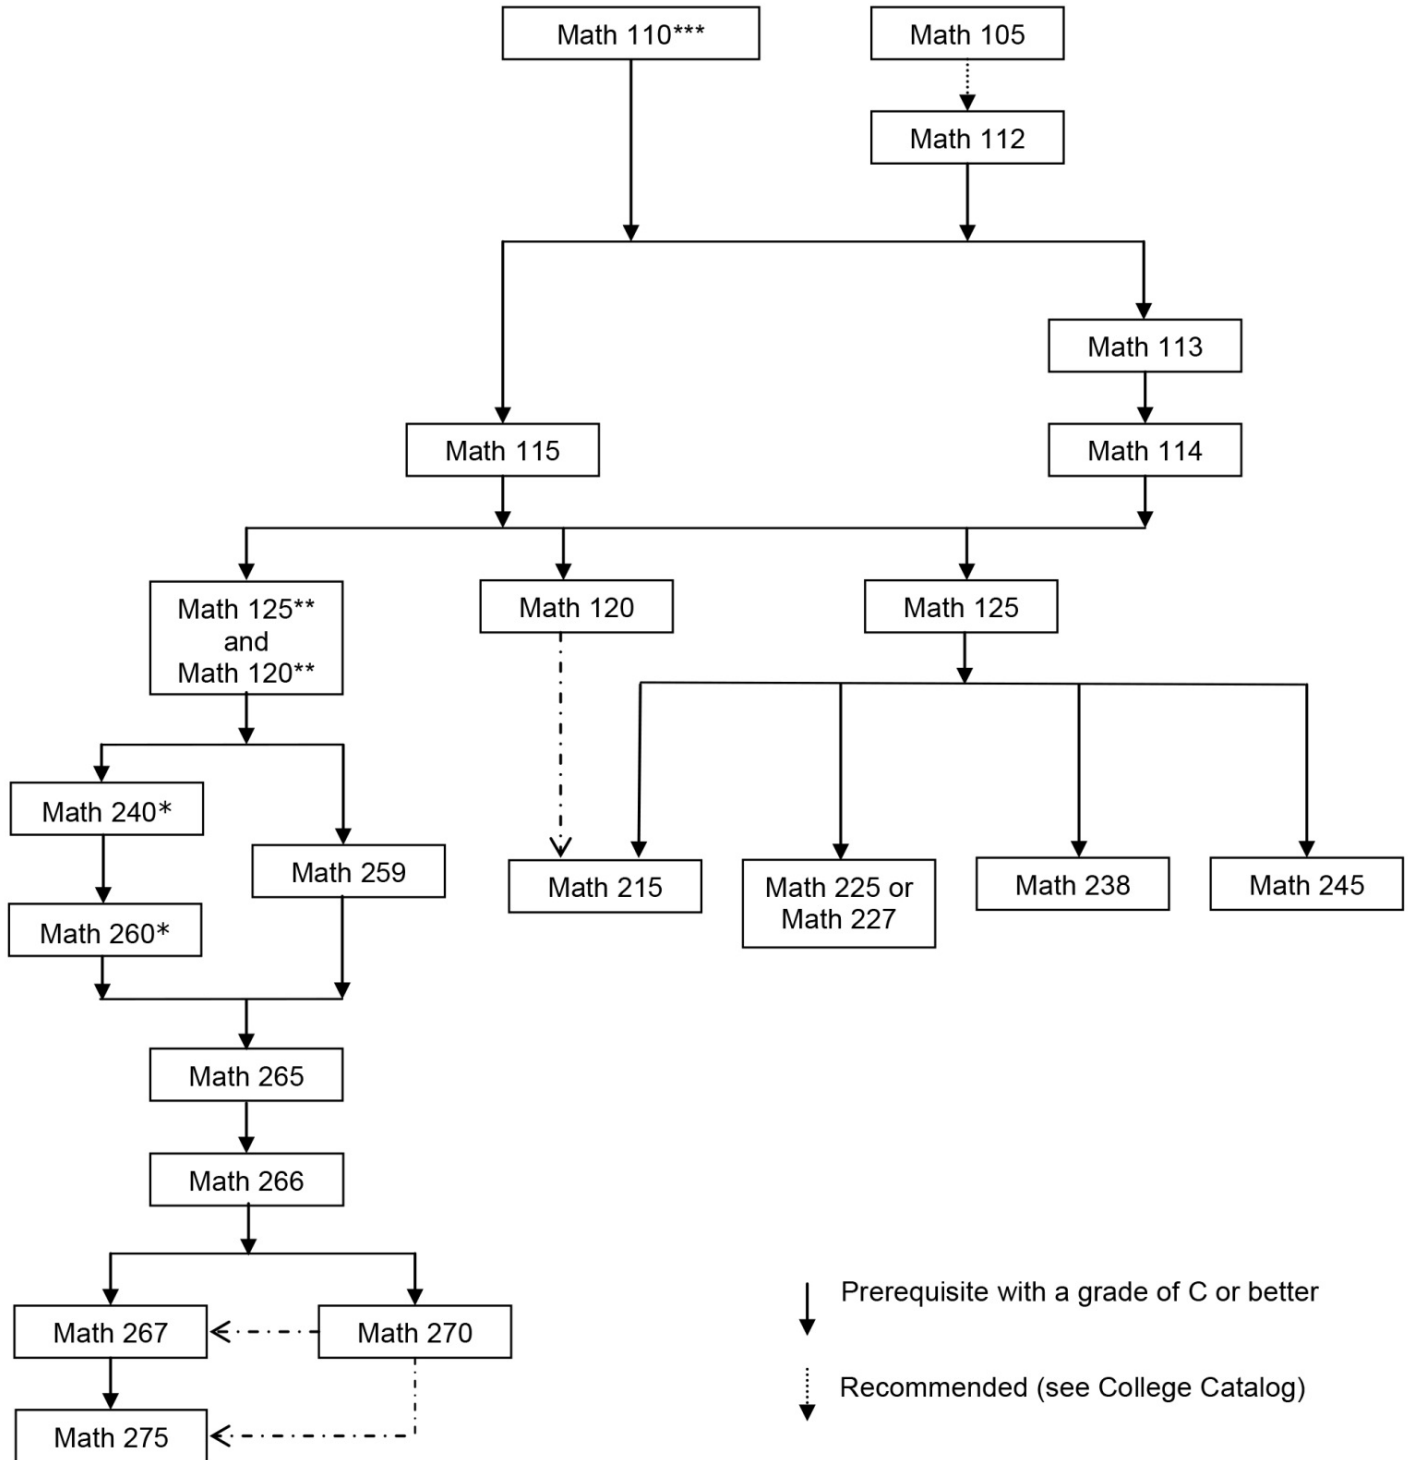

Math Course Sequence

- ↓ Prerequisite with a grade of C or better
- ⋮ Recommended (see College Catalog)
- ! Recommended prerequisite or corequisite

* Math 240 may be taken concurrently with Math 260

** Math 120 and Math 125 do not need to be taken in the same semester

*** Students successfully completing Math 110 are strongly encouraged to enroll in Math 115