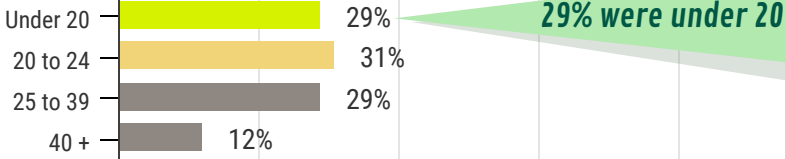

# VALLEY COLLEGE

17,019 students  
enrolled in classes for credit in **Fall 2019**

**64%**  
were **CONTINUING** students

**77%**  
attended **PART-TIME**

**58%**  
identified as **FEMALE**

**60%**  
were under 25