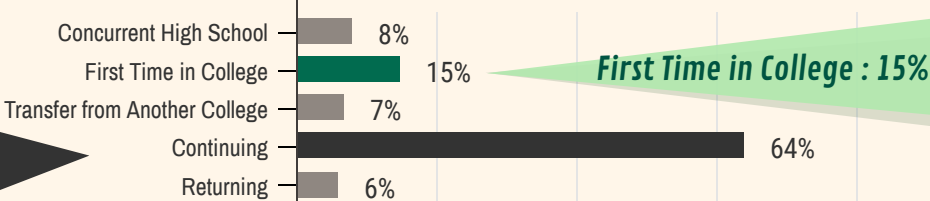

# VALLEY COLLEGE

17,019 students  
enrolled in classes for credit in **Fall 2019**

**64%**  
were **CONTINUING** students

**77%**  
attended **PART-TIME**

**58%**  
identified as **FEMALE**

**60%**  
were under 25